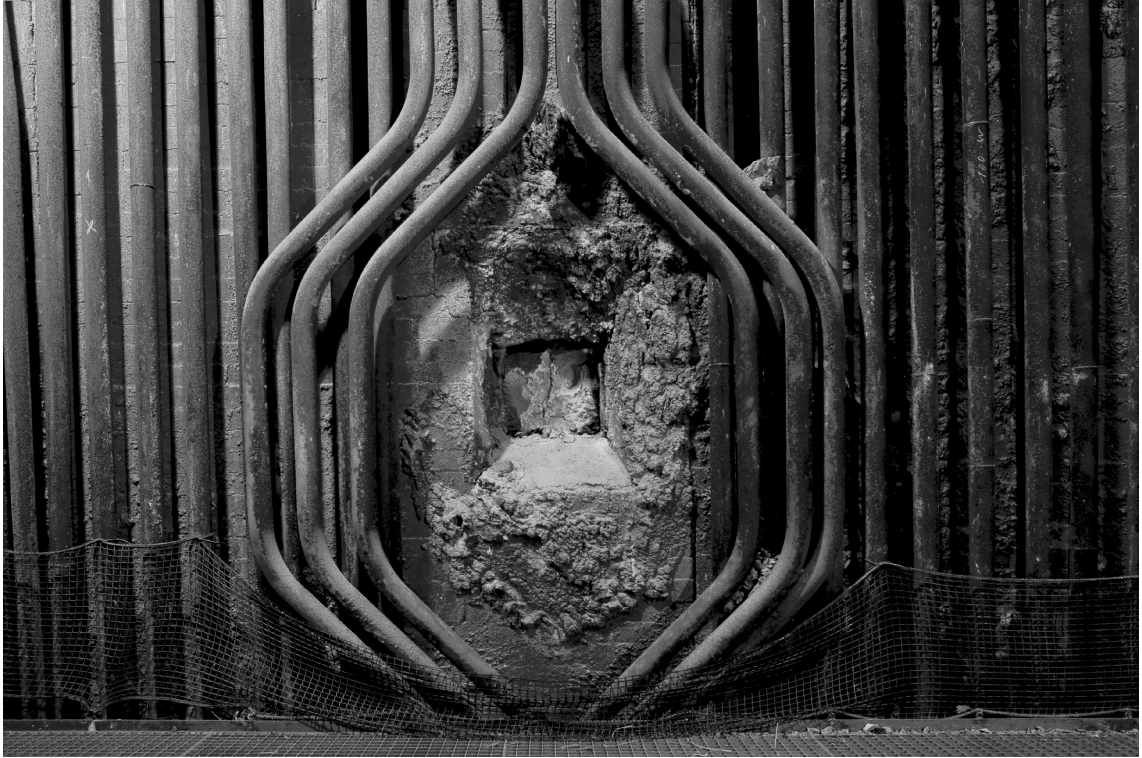

Organic Factory

Photography by **Monika Linzmaier**
Gera, Germany

Color versions of the following pictures are
on display at www.aspeers.com/2011/linzmaier

grasshopper

forest

roots

skin